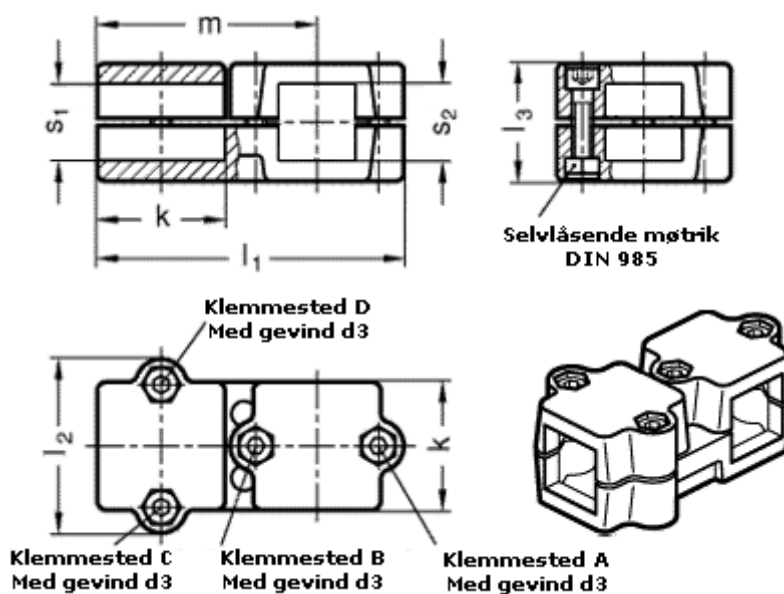

Article number: 20194V25V252BL

Description: E+G
T-angel clamps GN194-V25-V25-2-BL

Measures

d3 = M 8

k = 50

l1 = 120

l2 = 68

l3 = 46

m = 85

s1 = 25

s2 = 25